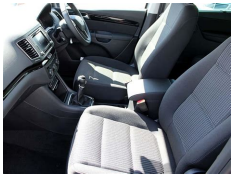

Seat Alhambra Service Manual

poloosy na Vw Sharan, Ford Galagy a Seat Alhambra od roku 2000- v½.

VW Volkswagen Sharan

A direct-shift gearbox (German: Direkt-Schalt-Getriebe), commonly abbreviated to DSG, is an electronically controlled dual-clutch multiple-shaft manual gearbox in a transaxle design, without a conventional clutch pedal and with fully automatic or semi-manual control. The first actual dual-clutch transmissions were derived from Porsche in-house development for their Model 962 racing cars in the ...

Direct-shift gearbox - Wikipedia

All calls may be recorded for training, monitoring and quality purposes. Calls to 03 numbers cost no more than a national rate call to an 01 or 02 number and must count towards any inclusive minutes in the same way as 01 and 02 calls.

Charles Hurst Vauxhall | Northern Ireland

Search the world's information, including webpages, images, videos and more. Google has many special features to help you find exactly what you're looking for.

Google

Rokey WIPER MOTORS export is the online wholesale manufactory and exporter of Auto Parts, Car Parts, Automotive Parts, Trucks Parts, Racing car Parts, Bus Parts, Trailer Parts, Tractor Parts and Motorcycles Parts in China. Our site features the lowest prices on auto parts and truck parts online. Our auto parts, Truck accessories & parts all Kinds of Vehicles including Engine system parts: Flywheel ...

Rokey WIPER MOTORS supplier manufactory and exporter in China

Our Experience. This was a wonderful vacation, and we would definitely recommend it to others. You can find less expensive tours in Spain and Portugal, but you will get what you pay for.

Tauck Tours Review: Spain and Portugal - 1MPages Home

Politique de confidentialit  FILMube . Cette politique de confidentialit  s'applique aux informations que nous collectons   votre sujet sur FILMube.com (le  «Site Web ») et les applications FILMube et comment nous utilisons ces informations.

Film streaming gratuit HD en VF et VOSTFR, s rie et manga

Se tem algo no seu tablet que voc a precisa ter aten o especial   com a bateria. A boa not cia   que a tecnologia empregada nelas j  evoluiu muito e um dos principais problemas enfrentados no passado (viciar a bateria) foi resolvido.

Cuidados com a bateria do seu tablet - Tablet Android

A webshopban megjelen tett term kfot k t j koztt 3 jelleg ek! Ha nem web ruh zunkban rendel, minden esetben  rdekl dj n k szlet nkr 1. V s rl si felt telek...